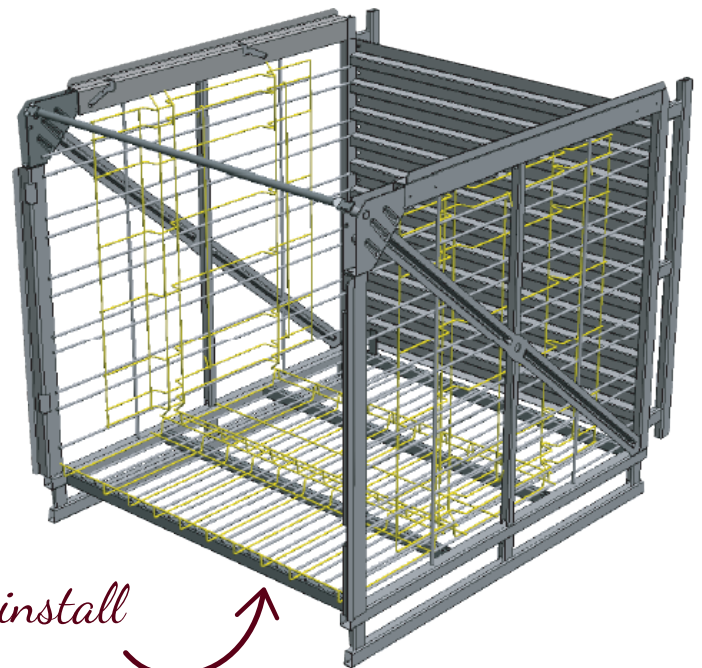

Head to tail holding kit

Use your containers and riddling boxes to store your bottles head to tail !

Economic - Simple - Removable

Place those 3 grids in the TSR® or riddling box to save space and store less volume.

Easy to install

Stillage case

Max. capacity : 500 bottles

Container + holding kit

Max. capacity : 630 bottles

Riddling box + holding kit

Max. capacity : 663 bottles

+ 20%*