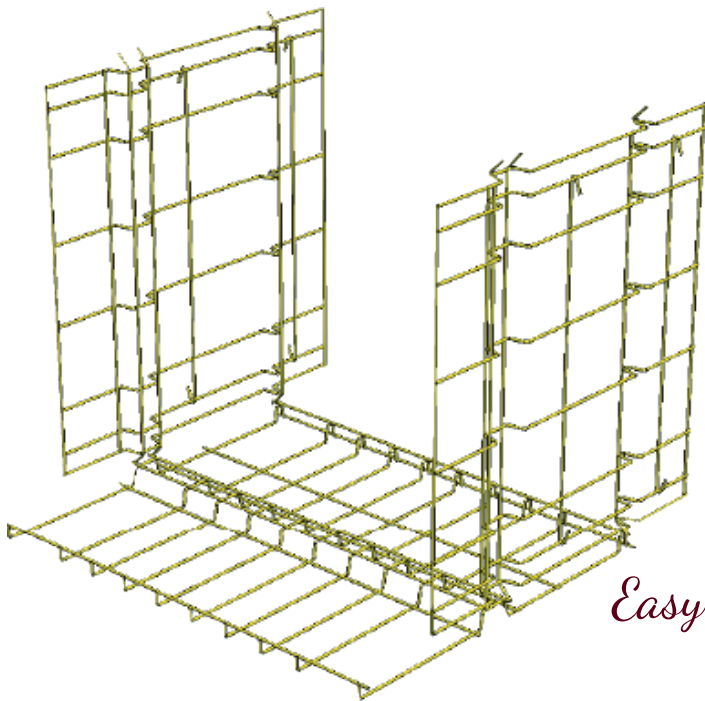

Head to tail holding kit

Use your containers and riddling boxes to store your bottles head to tail !

Economic - Simple - Removable

Place those 3 grids in the TSR® or riddling box to save space and store less volume.

Easy to install

Stillage case

Max. capacity : 500 bottles

Container + holding kit

Max. capacity : 630 bottles

Riddling box + holding kit

Max. capacity : 663 bottles

+ 20%*