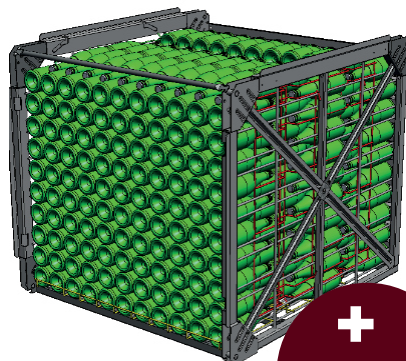

Head to tail holding kit

Use your containers and riddling boxes to store your bottles head to tail !

Economic - Simple - Removable

Place those 3 grids in the TSR® or riddling box to save space and store less volume.

Easy to install

Stillage case

Max. capacity : 500 bottles

Container + holding kit

Max. capacity : 630 bottles

Riddling box + holding kit

Max. capacity : 663 bottles

+ 20%*