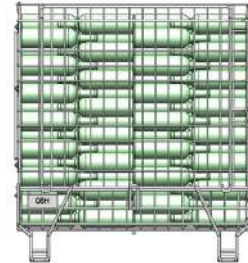

Foldable box Bordeaux 600

Tested by the LNE
Report N°H016893
Ref . 1000107

- ▶ Stackable 4/1 static
- ▶ Stackable 1/1 dynamic
- ▶ Useful charge : 800 kg
- ▶ Reinforced base and panels
- ▶ ½ folding door in frontage
- ▶ 2 plates of identification
- ▶ Self-blocking handles
- ▶ Handling on 4 sides

15 rows of 40 bottles

TOTAL :
600 horizontal bottles

Dimensions

■ Ext. :	W	D	H
mm	1 198	939	1 018
■ Int. :	W	D	H
mm	1 102	888	881

- ▶ Weight : 71,8 kg approx
- ▶ Coating : Electrozingued CR3
- ▶ Folded down height : 305 mm