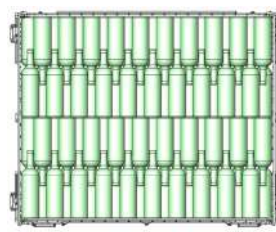

Foldable box Bordeaux 600

Tested by the LNE
Report N°H016893
Ref . 1000107

- ▶ Stackable 4/1 static
- ▶ Stackable 1/1 dynamic
- ▶ Useful charge : 800 kg
- ▶ Reinforced base and panels
- ▶ ½ folding door in frontage
- ▶ 2 plates of identification
- ▶ Self-blocking handles
- ▶ Handling on 4 sides

15 rows of 40 bottles

TOTAL :
600 horizontal bottles

Dimensions

■ Ext. :	W	D	H
mm	1 198	939	1 018
■ Int. :	W	D	H
mm	1 102	888	881

- ▶ Weight : 71,8 kg approx
- ▶ Coating : Electrozingued CR3
- ▶ Folded down height : 305 mm