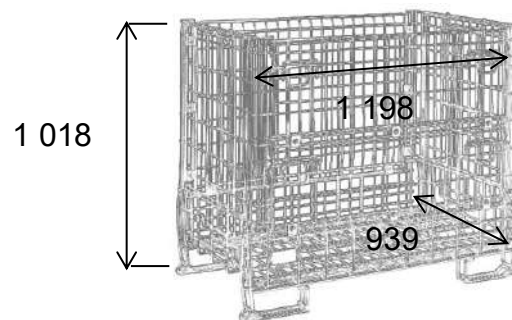

Foldable box Bordeaux 600

Tested by the LNE
Report N°H016893
Ref . 1000107

- ▶ Stackable 4/1 static
- ▶ Stackable 1/1 dynamic
- ▶ Useful charge : 800 kg
- ▶ Reinforced base and panels
- ▶ ½ folding door in frontage
- ▶ 2 plates of identification
- ▶ Self-blocking handles
- ▶ Handling on 4 sides

15 rows of 40 bottles

TOTAL :
600 horizontal bottles

Dimensions

■ Ext. :	W	D	H
mm	1 198	939	1 018
■ Int. :	W	D	H
mm	1 102	888	881

- ▶ Weight : 71,8 kg approx
- ▶ Coating : Electrozingued CR3
- ▶ Folded down height : 305 mm

Accessoires

- ▶ Label holder : for format A4
- ▶ Cover protection

Full truck - 13,40
224 folded boxes

Full truck - 13,40
52 unfolded boxes

Recommendations of use of foldable boxes

- Flat floor
- The meanings of handling must be adapted (forklift operator - forks length)
- Verticality and space between piles must be respected